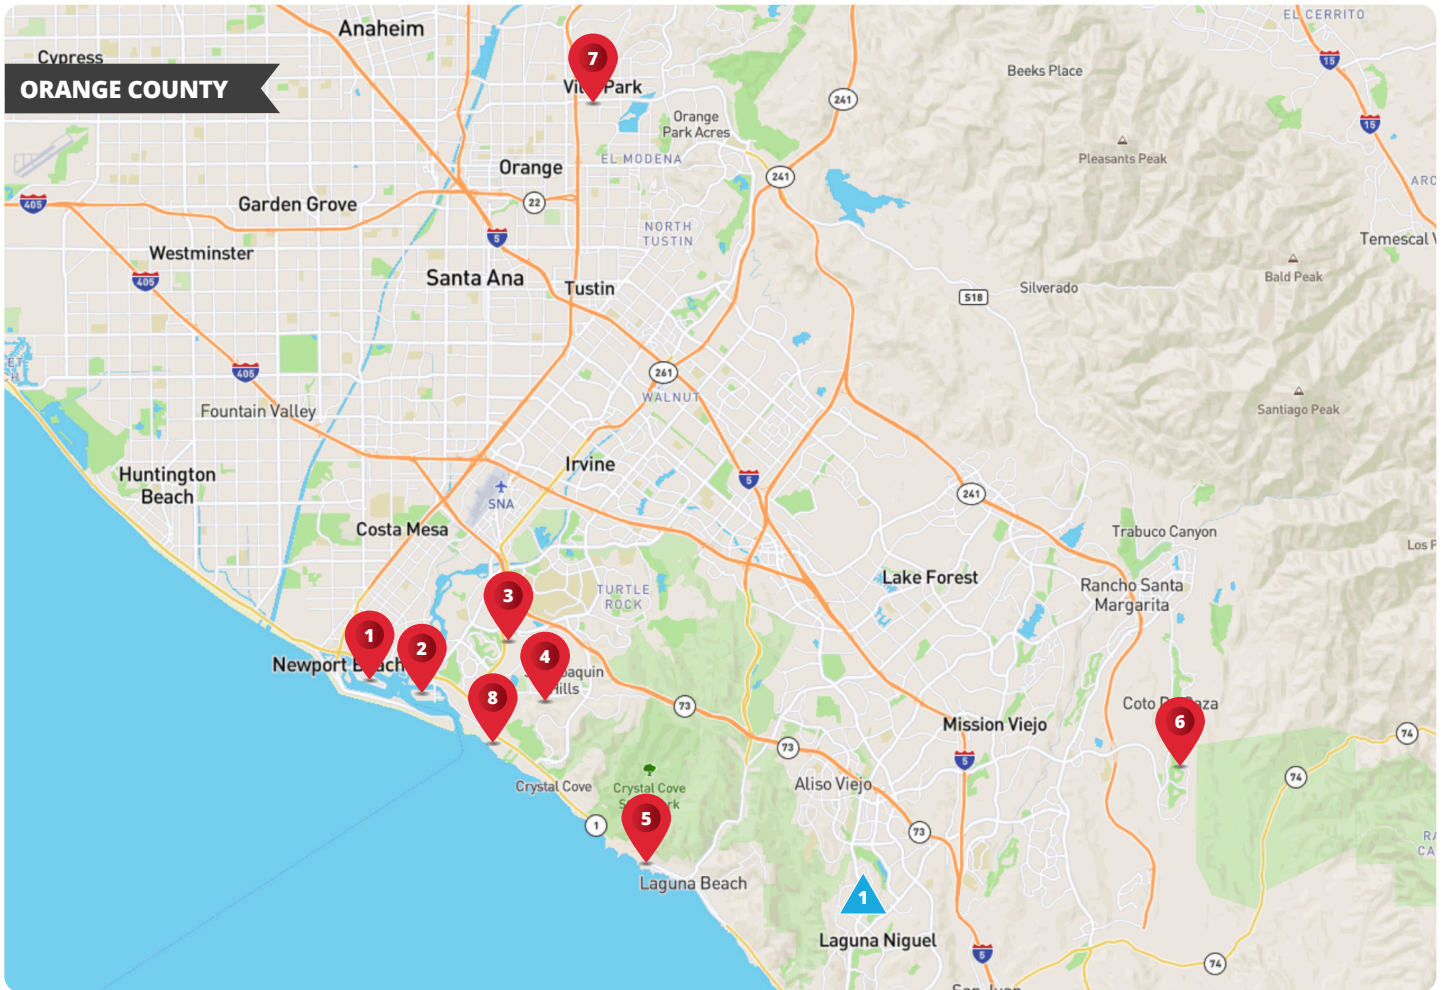

OUR READERS **WANT IT** OUR BUSINESSES **LOVE IT**

1. LIDO ISLE

Age Range: New to 87 years

2. BALBOA ISLAND

Age Range: 100 years

3. PORT STREETS

Age Range: New to 45 years

4. SPYGLASS HILL

Age Range: New to 45 years

5. EMERALD BAY / IRVINE COVE

Age Range: 87 years

6. COTO DE CAZA (Community)

Age Range: New to 50 years

7. VILLA PARK

Age Range: New to 110 years

8. CORONA DEL MAR (Community)

(Coming Soon)

Age Range: New to 80 years

▲ 1. REAL PRODUCERS