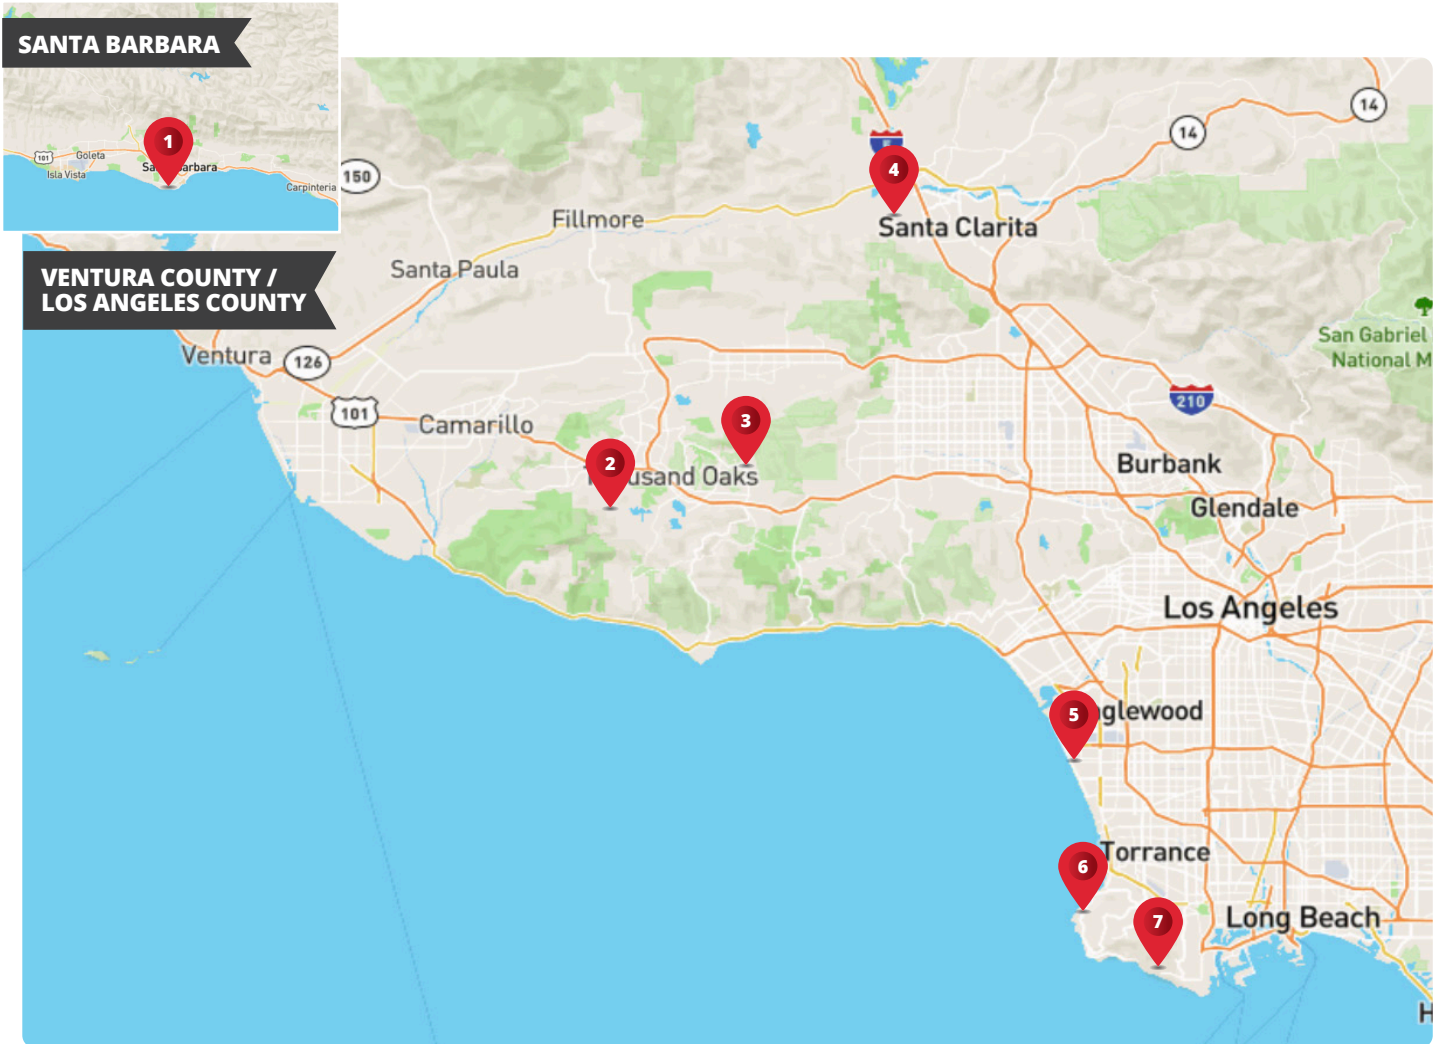

# OUR READERS **WANT** IT OUR BUSINESSES **LOVE** IT

**1. HOPE RANCH**

Age Range: 100 years

**2. LAKE SHERWOOD**

Age Range: New to 85 years

**3. NORTH RANCH**

Age Range: New to 40 years

**4. WESTRIDGE**

**5. MANHATTAN BEACH HILL SECTION**

Age Range: New to 45 years

**6. AVENUES OF REDONDO BEACH**

Age Range: New to 45 years

**7. ROLLING HILLS**

Age Range: New to 45 years